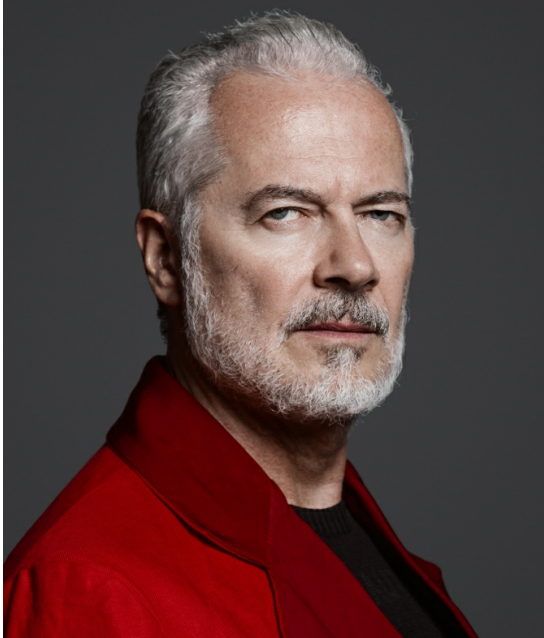

CLAUDIO D

CLAUDIO D

HEIGHT: 181cm / 5' 11.5"

CHEST: 108cm / 42.5"

WAIST: 90cm / 35.5"

HIPS: 98cm / 38.5"

SHOES: 43EU / 9US / 8.5UK

HAIR: white

EYES: blue green