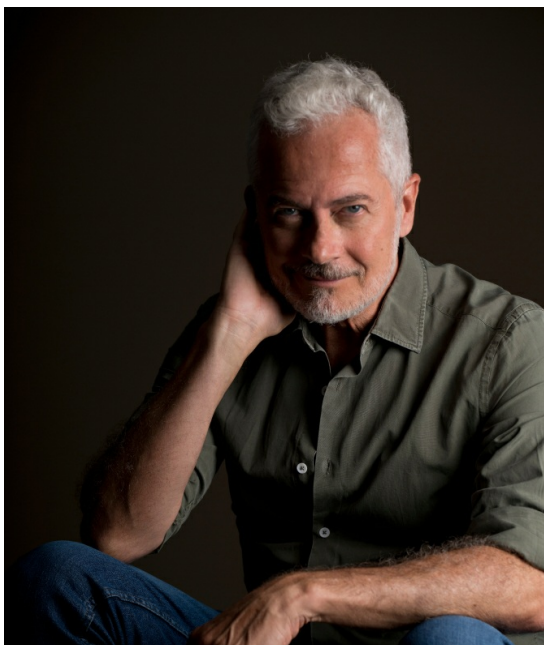

CLAUDIO D

CLAUDIO D

HEIGHT: 181cm / 5' 11.5"

CHEST: 108cm / 42.5"

WAIST: 90cm / 35.5"

HIPS: 98cm / 38.5"

SHOES: 43EU / 9US / 8.5UK

HAIR: white

EYES: blue green