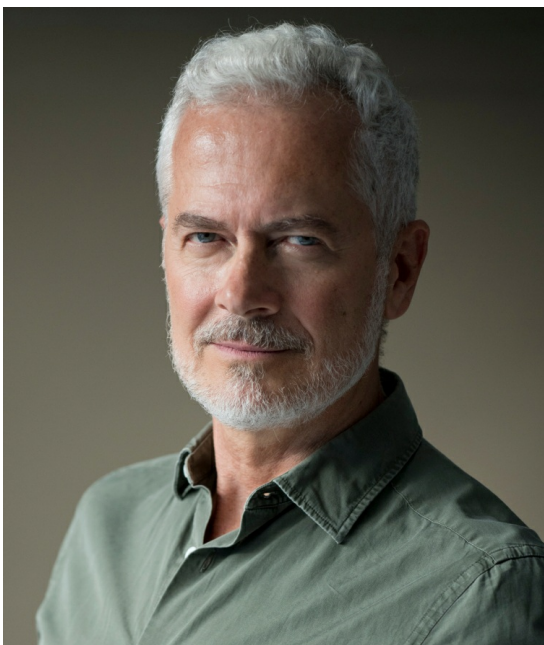

CLAUDIO D

CLAUDIO D

HEIGHT: 181cm / 5' 11.5"

CHEST: 108cm / 42.5"

WAIST: 90cm / 35.5"

HIPS: 98cm / 38.5"

SHOES: 43EU / 9US / 8.5UK

HAIR: white

EYES: blue green